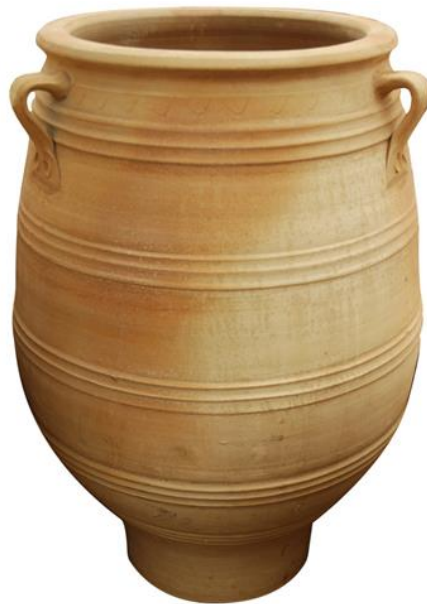

EYE OF THE DAY

Pithari

Greek Classic Urn

Origin: Greece

GR76AA: 42" high by 30" wide - **\$980**

GR76A: 40" high by 27" wide - **\$878**

GR76B: 36" high by 24" wide - **\$476**

GR76C: 28" high by 20" wide - **\$238**

GR76D: 24" high by 16" wide - **\$178**

GR76E: 20" high by 14" wide - **\$134**

GR76F: 14" high by 8" wide - **\$53**

GR76G: 10" high by 5" wide - **\$33**