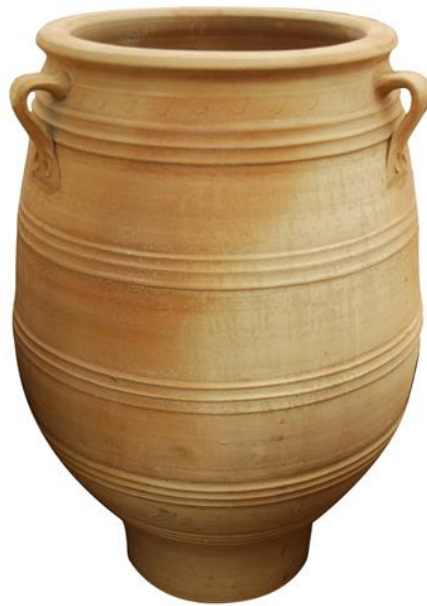

EYE OF THE DAY

Pithari

Greek Classic Urn

Origin: Greece

GR76AA: 42" high by 30" wide - \$891

GR76A: 40" high by 27" wide - \$798

GR76B: 36" high by 24" wide - \$433

GR76C: 28" high by 20" wide - \$216

GR76D: 24" high by 16" wide - \$162

GR76E: 20" high by 14" wide - \$122

GR76F: 14" high by 8" wide - \$48

GR76G: 10" high by 5" wide - \$30