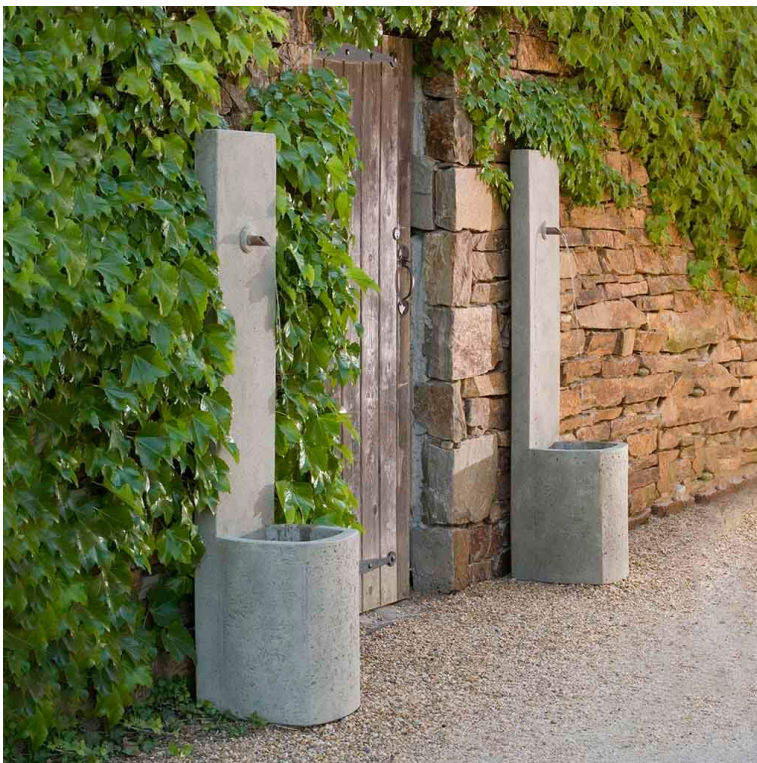

# ECHO FOUNTAIN

Made in USA

| Product ID | Price | Diameter | Height | Length | Depth | I/D |
|------------|-------|----------|--------|--------|-------|-----|
|            |       |          | 64     | 14     | 16    |     |