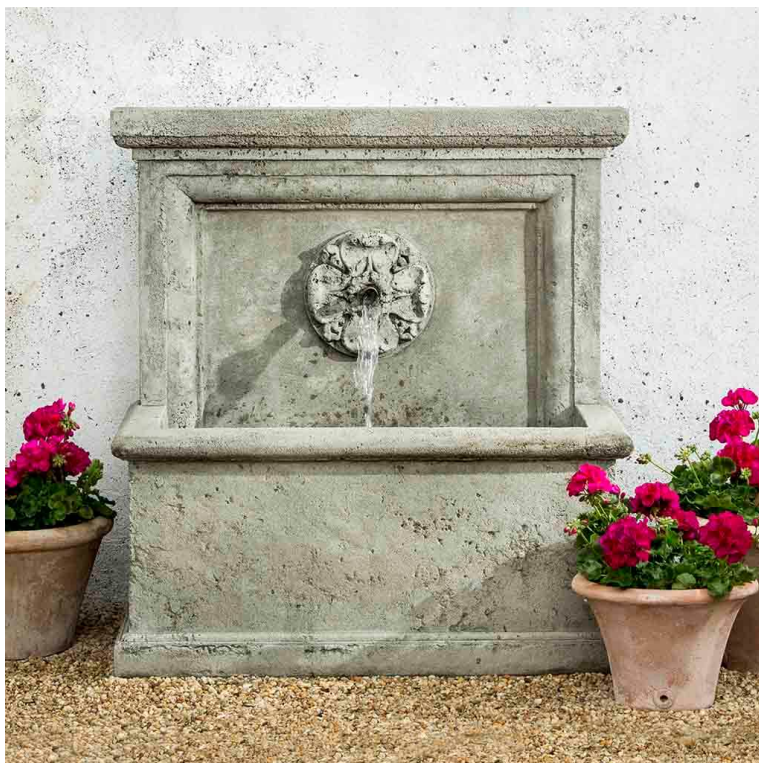

Made in USA

Product ID	Price	Diameter	Height	Length	Depth	I/D
			64	14	16	

All measurements are approximate.

SEGOVIA FOUNTAIN

Eye of the Day • eyeofthedaygdc.com • 805-566-6500 • sales@eyeofthedaygdc.com

Please Note: Prices are subject to change at any time without notice. We do our best to keep prices current and provide accurate information.