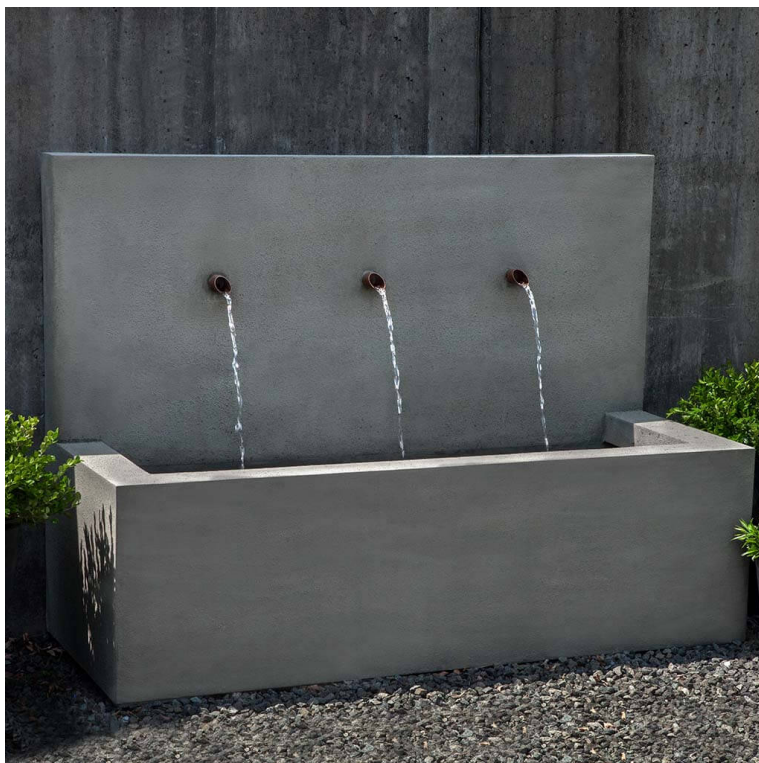

Made in USA

Product ID	Price	Diameter	Height	Length	Depth	I/D
			64	14	16	

All measurements are approximate.

VENCE WALL FOUNTAIN

Made in USA

Product ID	Price	Diameter	Height	Length	Depth	I/D
			64	14	16	

All measurements are approximate.