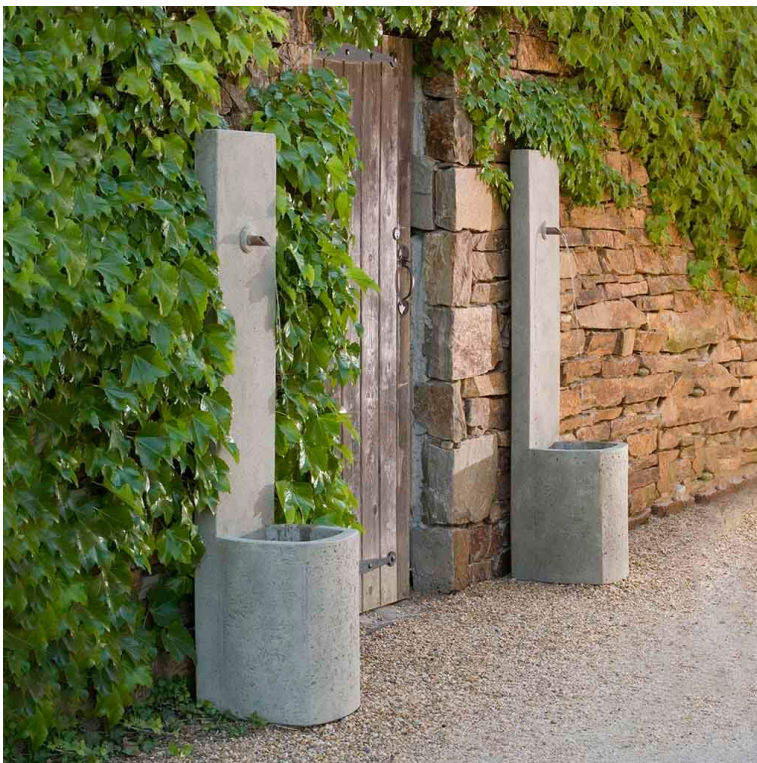

ECHO FOUNTAIN

Made in USA

Product ID	Price	Diameter	Height	Length	Depth	I/D
			64	14	16	

All measurements are approximate.

ST AUBIN FOUNTAIN

Eye of the Day • eyeofthedaygdc.com • 805-566-6500 • sales@eyeofthedaygdc.com